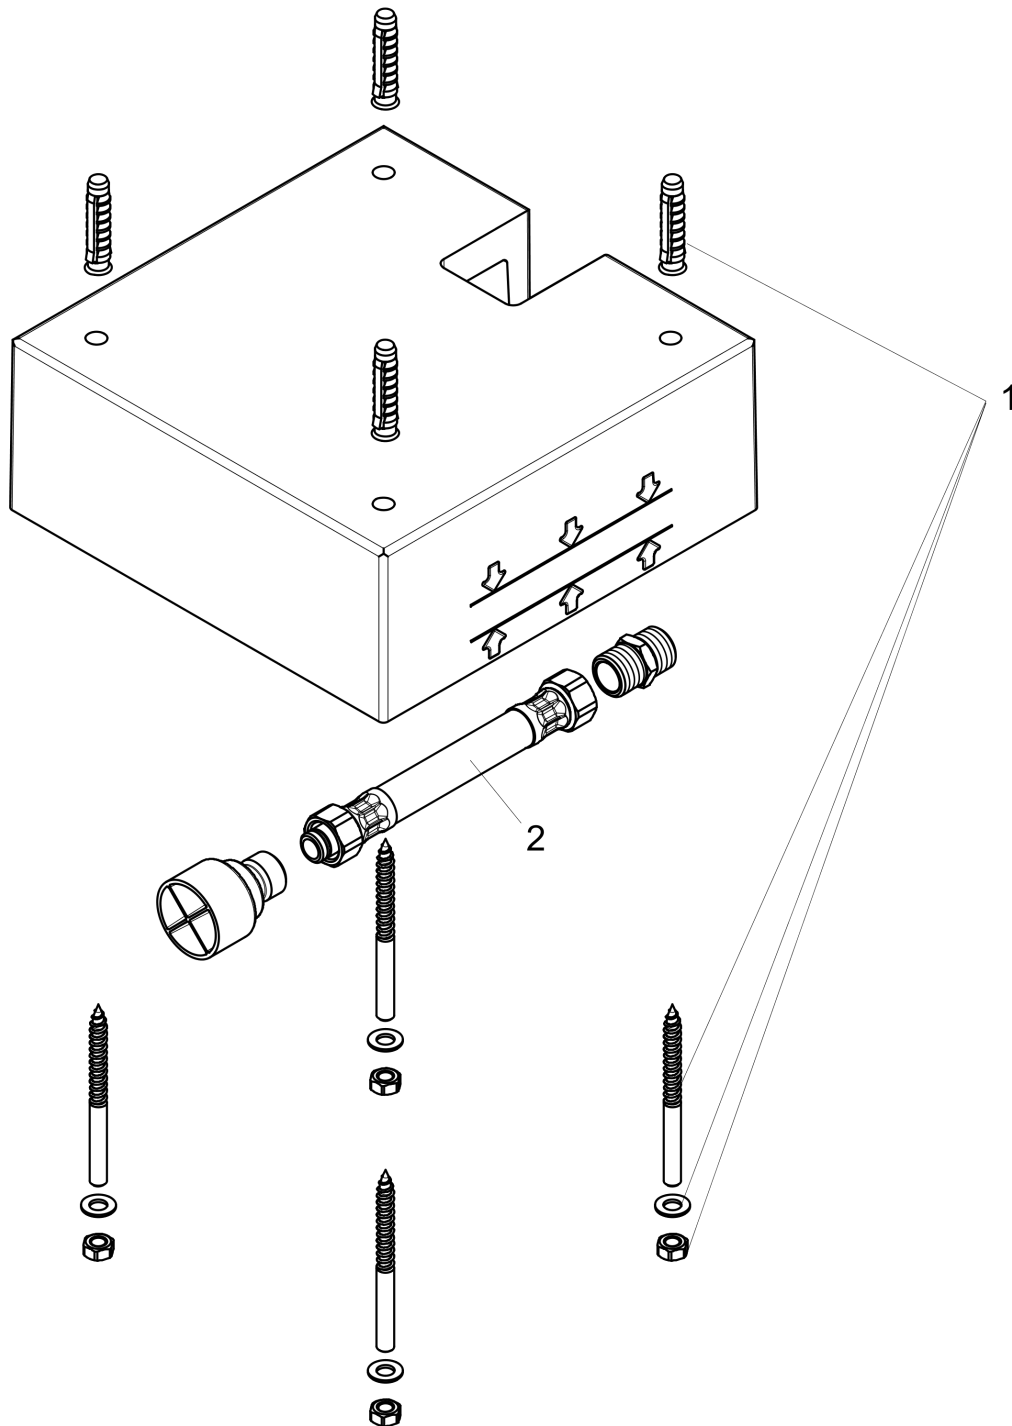

Raindance
Rough, Showerhead 260 Square 1-Jet
 Finishes : n.a. Part no. : 26471181

Description

Features
 · 1/2" NPT

Item details

List Price \$ 125.00

Compliance

Product image

Scale drawing

Raindance
Rough, Showerhead 260 Square 1-Jet
 Finishes : n.a. Part no. : 26471181

Exploded drawing

Year of production: >08/13

Raindance
Rough, Showerhead 260 Square 1-Jet
 Finishes : n.a. Part no. : 26471181

Spare parts list

Year of production: >08/13

Pos.	Description	Part no.	Price	PU
1	mounting kit	97722000	-	1
2	connection hose 600 mm G½ x G½	25928000	-	1