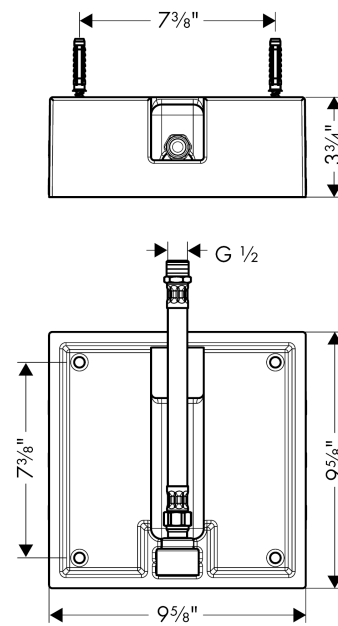

Raindance
Rough, Showerhead 260 Square 1-Jet
 Finishes : n.a. Part no. : 26471181

Description

Features
 · 1/2" NPT

Item details

List Price \$ 125.00

Compliance

Product image

Scale drawing

Raindance
Rough, Showerhead 260 Square 1-Jet
 Finishes : n.a. Part no. : 26471181

Exploded drawing

Year of production: >08/13

Raindance
Rough, Showerhead 260 Square 1-Jet
 Finishes : n.a. Part no. : 26471181

Spare parts list

Year of production: >08/13

Pos.	Description	Part no.	Price	PU
1	mounting kit	97722000	-	1
2	connection hose 600 mm G½ x G½	25928000	-	1